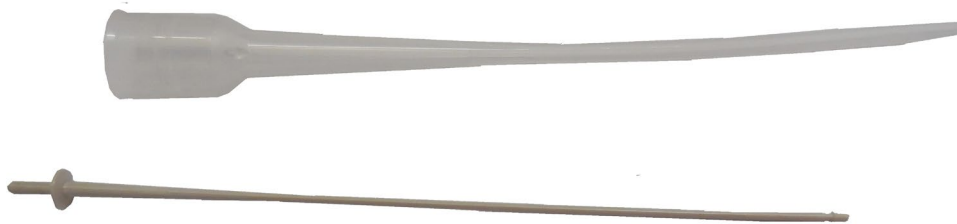

PAGE 1/1	ISSUE 22/12/2022	SERIES TOOL	PART NUMBER F780504000
----------	------------------	-------------	-------------------------------

PISTON & CAPILLARY FOR RESIN INJECTOR

GENERAL

Packaging: 192 pistons
 192 capillaries

Function: For precise resin application on LuxCis® contact, EC and BPO connectors.

To be used with: Resin injector F780 503 000

User instruction :