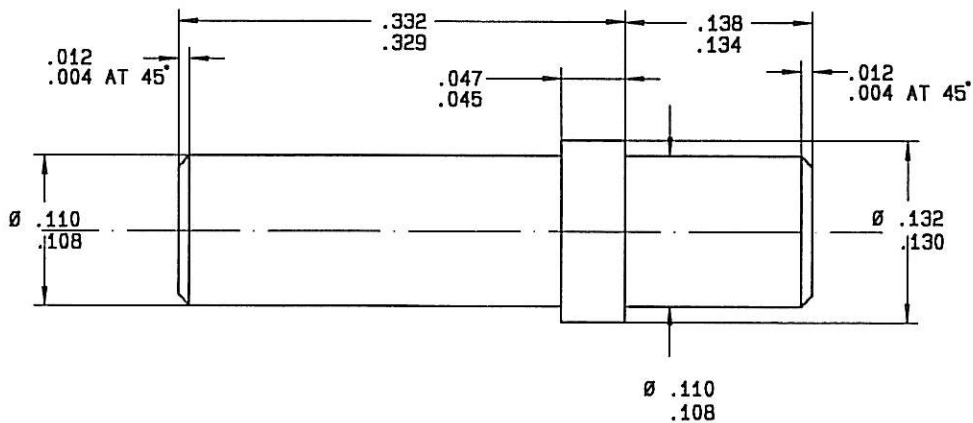

Series
NSX
DSX

FRONT RELEASE, FRONT REMOVABLE SIZE 16 SEALING PLUG

Issue:
23/01/96

Page
1 / 1

INSERTION DIRECTION →

MATERIAL : PTFE

This information is given as an indication. In the continual goal to improve our products, we reserve the right to make any modifications judged necessary.

4112_9311

CREATION				
PEN: M950104327A				
NOM: L.PECHEUX				
DATE: 23/01/96				
APPR.: VALGRESY				
Issue	Revisions	Name	Approved	

A20935001