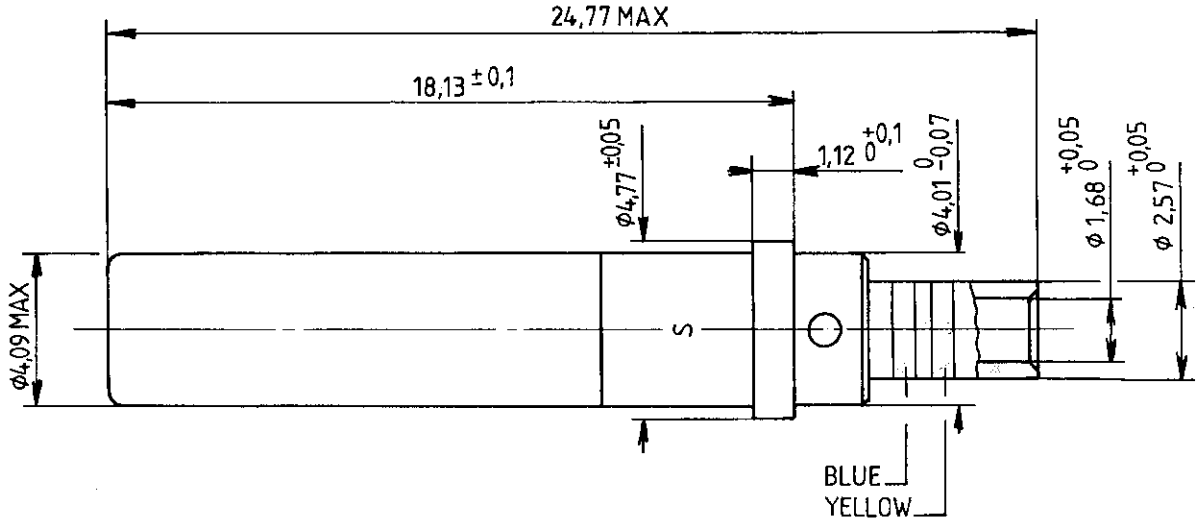

TITRE : SIZE12 CRIMP SOCKET CONTACT FOR AWG16 CABLE
CUST. MBB

SERIE : MPX

PEN : 91006

MATERIAL AND FINISH:

BODY CONTACT : BERYLLIUM COPPER _ GOLD OVER NICKEL UNDERPLATE
PROTECTIVE SLEEVE : PASSIVATED STAINLESS STEEL .

WIRES ACCOMODATED : AWG 16 _ 18 _ 20
STRIP LENGTH : 6 MM

TOOLING :

CRIMPING TOOL : M22520/1_01 (RADIALL 282291)
SELECTOR POSITION : 4 FOR AWG 20
5 FOR AWG 18
6 FOR AWG 16
POSITIONER : M 22520/1_02 (RADIALL 282 972) _YELLOW TURRET
INS /EXT. TOOL : M81969/28_02 (EXTRACTION TOOL RADIALL 282945)