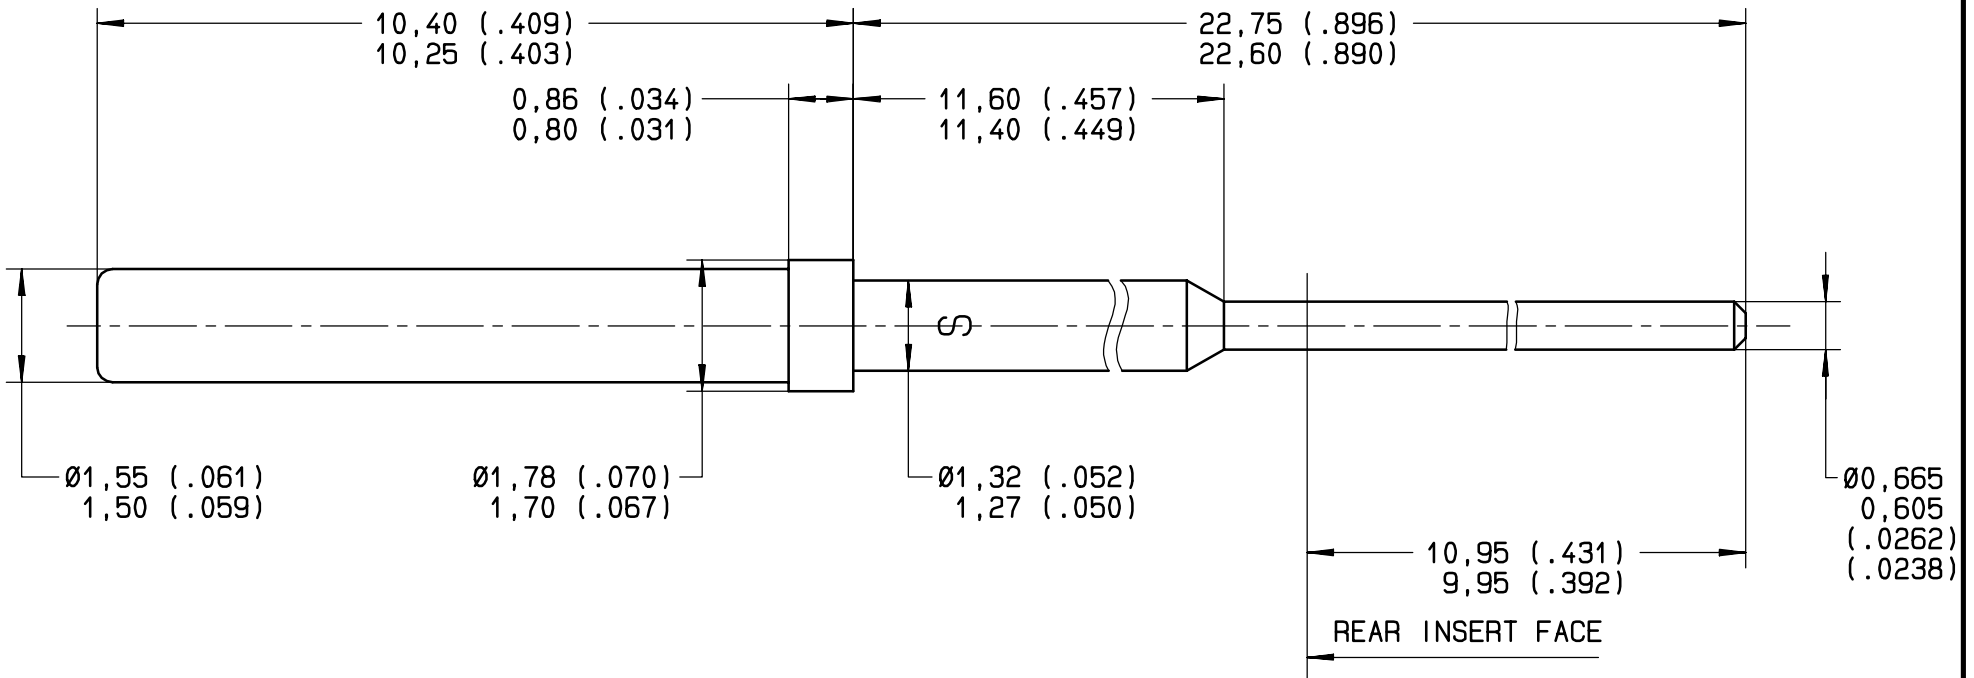

Series
MPX

SIZE 22 REAR RELEASE, REAR REMOVABLE
PC POST SOCKET CONTACT

Issue:
22/04/99

Page
1 / 1

MATERIAL:

BODY: BERYLLIUM COPPER PER ASTM-B-196
PROTECTIVE SLEEVE: STAINLESS STEEL PER AISI 305

FINISH:

BODY: .00005 INCH OF GOLD PER MIL-G-45204 TYPE I OR II, GRADE C OR D, CLASS 1 OVER NICKEL PER QQ-N-290
PROTECTIVE SLEEVE: PASSIVATED PER QQ-P-35

INSERTION/EXTRACTION TOOL: M81969/1-01 (RADIALL 282885)

This information is given as an indication. In the continual goal to improve our products, we reserve the right to make any modifications judged necessary.