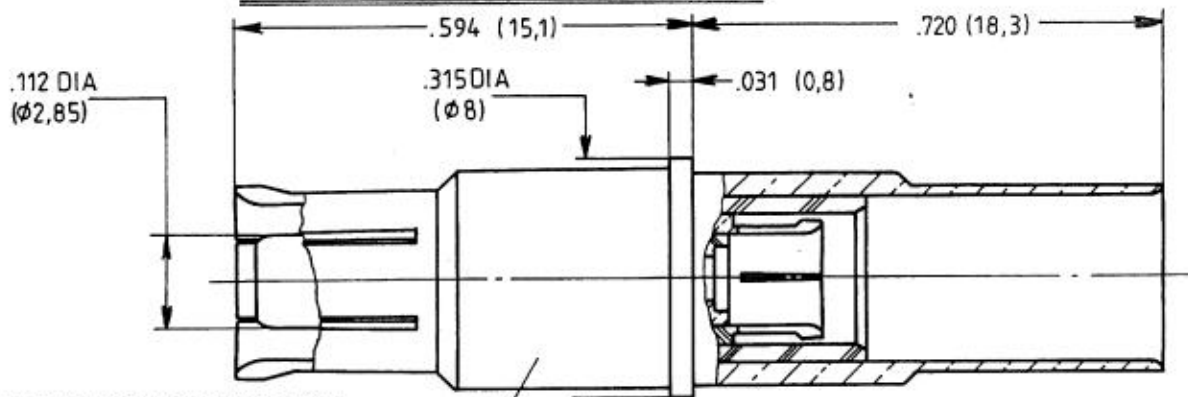

**RADIALL®**

MULTIPIN CONNECTOR

SALES DRAWING

618 062

Edition : \_\_\_\_\_

Page /

TITRE : CONCENTRIC TWINAX SOCKET CONTACT SIZE 8

SERIE : MPX

CABLES : EN 3375 AND MIL.C.17/176 00002

SOCKET BODY CONTACT WITH  
PIN INTERMEDIATE CONTACT SUBASSEMBLY

SOCKET CENTER CONTACT ASSEMBLY

INTERMEDIATE CONTACT CRIMP POT

REAR INSULATOR

FERRULE FOR SINGLE BRAID