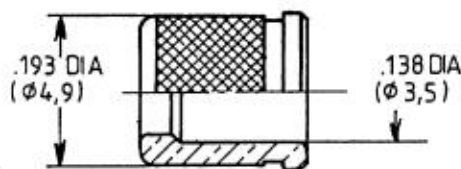

CABLES : EN 3375 AND MIL.C.17/176 00002

SOCKET BODY CONTACT WITH  
PIN INTERMEDIATE CONTACT SUBASSEMBLY

SOCKET CENTER CONTACT ASSEMBLY

INTERMEDIATE CONTACT CRIMP POT

REAR INSULATOR

FERRULE FOR SINGLE BRAID