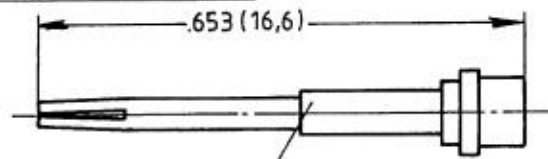

CABLES : EN 3375 AND MIL.C.17/176 00002

SOCKET BODY CONTACT WITH  
PIN INTERMEDIATE CONTACT SUBASSEMBLY

SOCKET CENTER CONTACT ASSEMBLY

INTERMEDIATE CONTACT CRIMP POT

REAR INSULATOR

FERRULE FOR SINGLE BRAID