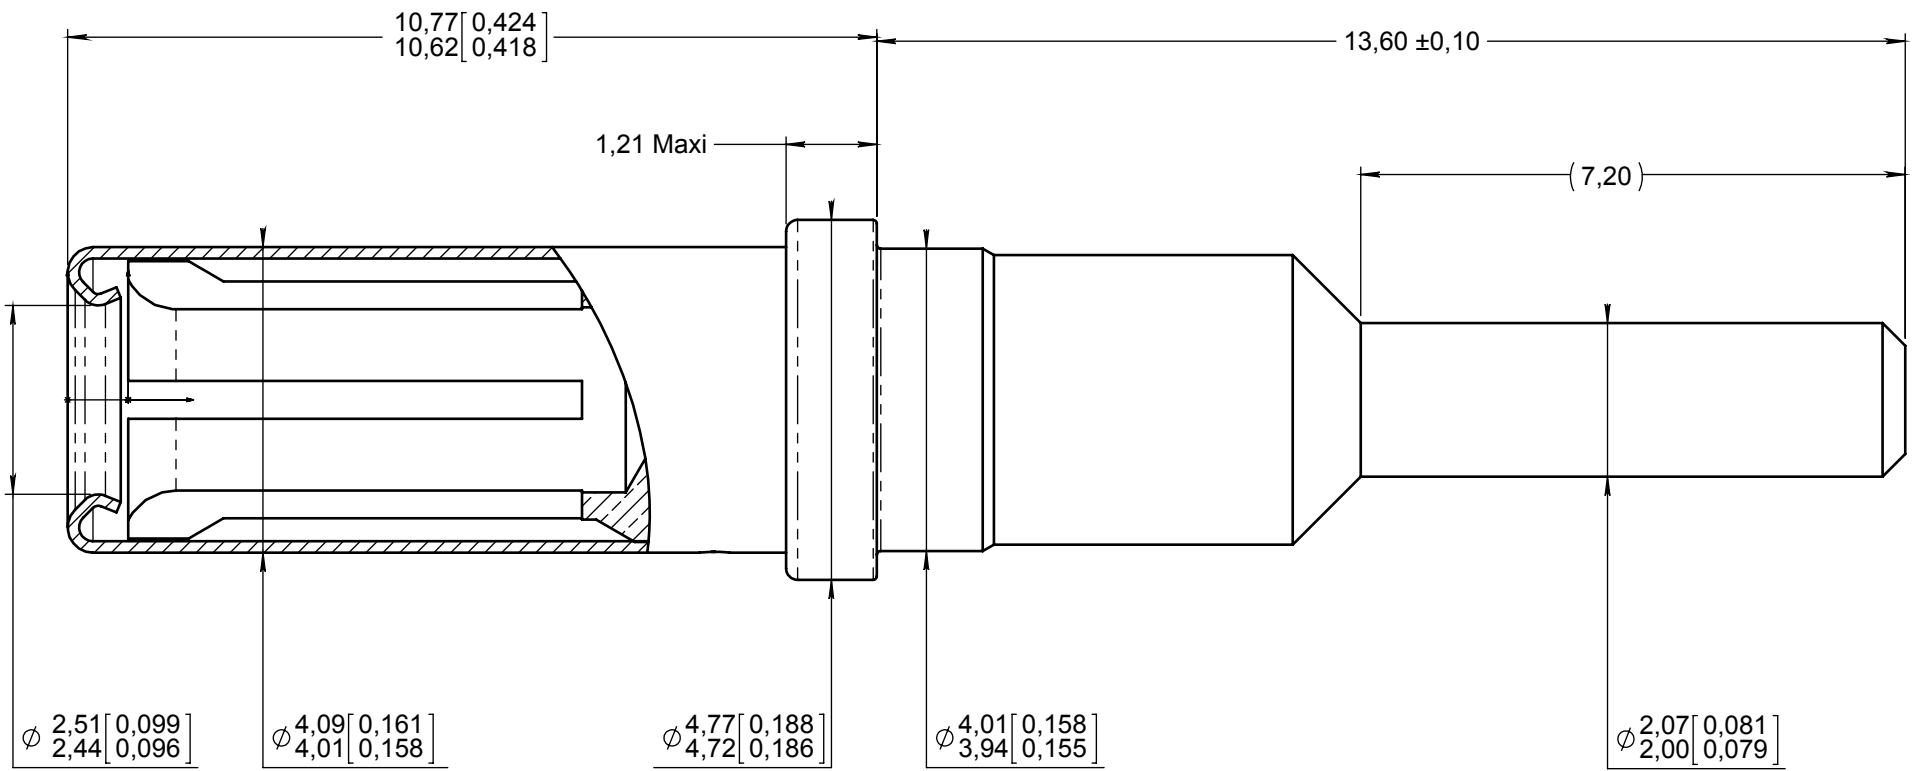

Series  
EPXB

SIZE 12 PC TAIL SOCKET CONTACT LENGHT YA

 Issue:  
Jan 30, 2013

 Page  
1/1

**MATERIAL :**

- BODY : BERYLLIUM COPPER ALLOY
- SLEEVE STAINLESS STEEL

**FINISH :**

- BODY : .00005 INCH OF GOLD PER AMS-2422  
OVER NICKEL PLATE PER SAE AMS QQ-N-290

**RADIALL TOOLING RECOMMANDATION**

- INSERTION/EXTRACTION TOOL : M81969/14-04 (RADIALL P/N 282 549 004)

DIMENSIONS : mm (inch are given for information only)

Estimated weight : 1.56 g

CREATION

PEN:

NOM: Ceberio J.