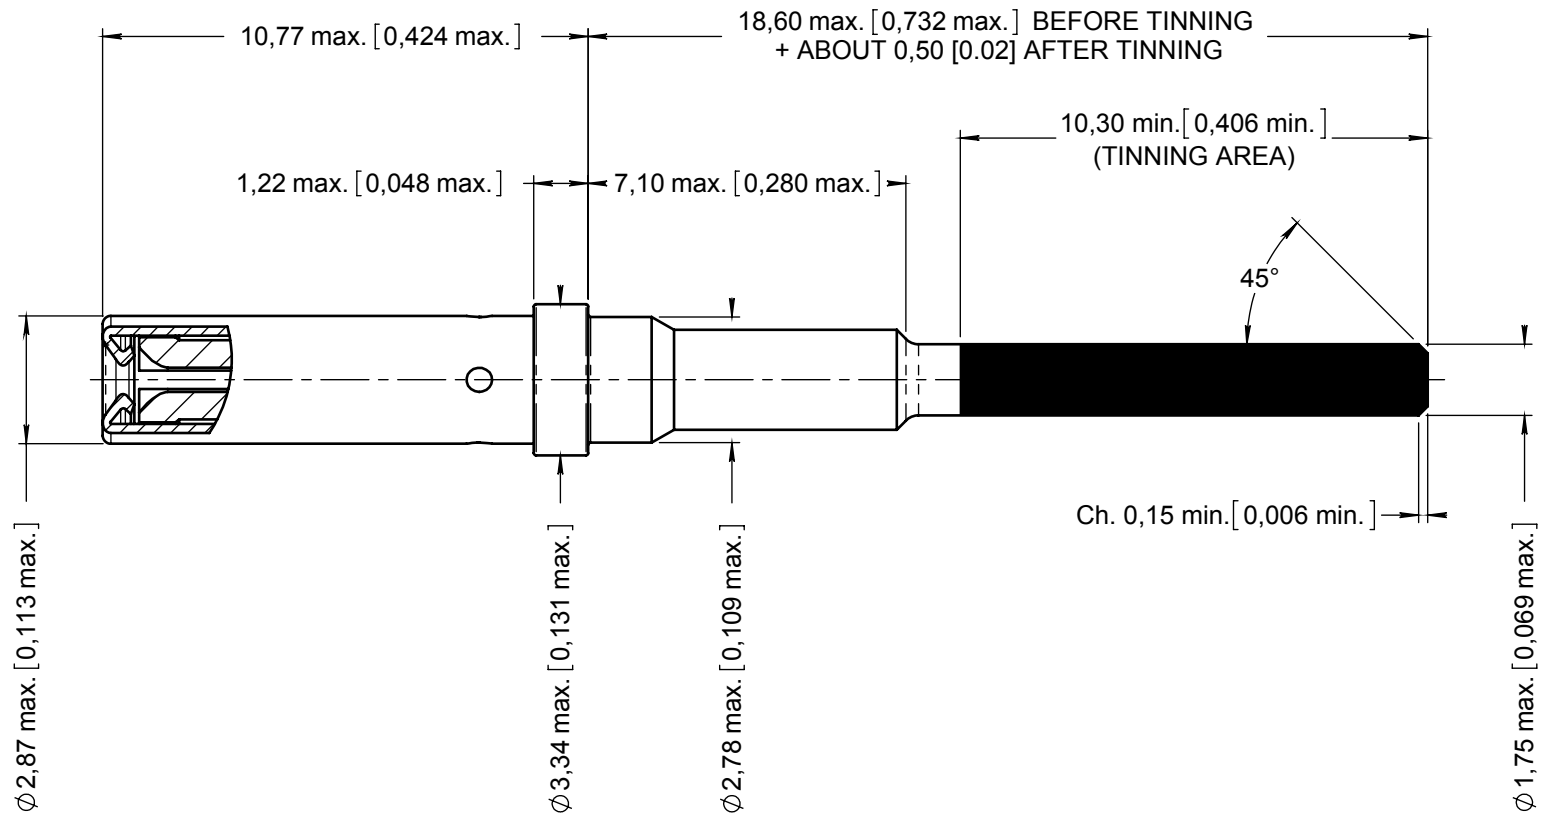

Series
EPXB

SIZE 16 STRAIGHT PC TAIL SOCKET CONTACT
ROHS PRE-TINNED
EPXB STANDARD LENGTH RC

Issue:
Sept. 06, 2011

Page
1/1

MATERIALS :

- BODY : BERYLLIUM COPPER ALLOY
- SLEEVE STAINLESS STEEL

FINISH :

- BODY : GOLD PER MIL-G-45204 TYPE I OR II GRADE C OR D 50 MICROINCHES THICK OVER NICKEL PLATE PER QQ-N-290

INS/EXT TOOL : M81969/14-03
RADIALL : 282515

DIMENSIONS : mm (inch are given for information only)

Confidential information not to be disclosed to third parties without Radiall approval. This information is given as an indication. In the continual goal to improve our products, we reserve the right to make any modifications judged necessary.