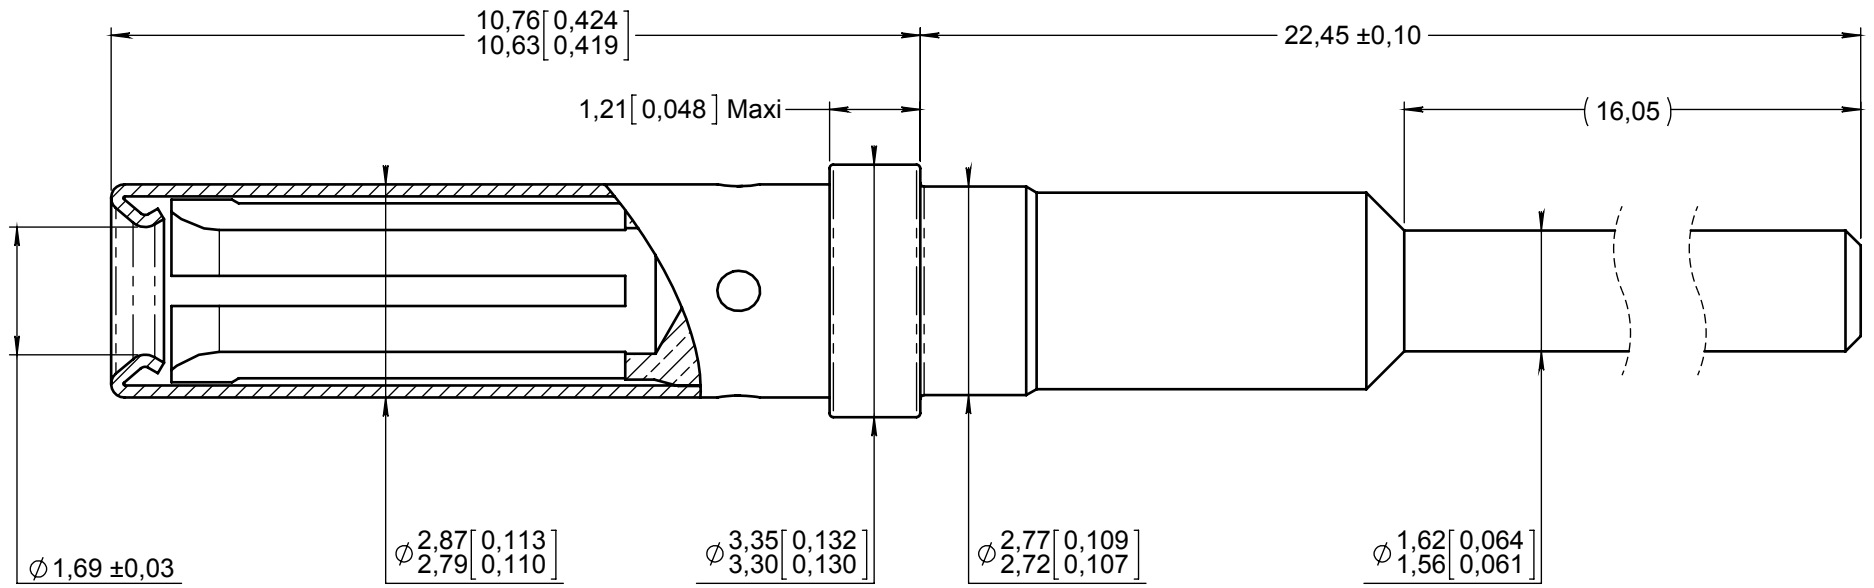

Series
EPXB

SIZE 16 PC TAIL SOCKET CONTACT LENGHT YD

 Issue:
Fev 04, 2013

 Page
1/1

MATERIAL :

- BODY : BERYLLIUM COPPER ALLOY
- SLEEVE STAINLESS STEEL

FINISH :

- BODY : .00005 INCH OF GOLD PER SAE AMS-2422 OVER NICKEL PLATE PER SAE AMS-QQ-N-290

RADIALL TOOLING RECOMMANDATION

- INSERTION/EXTRACTION TOOL : M81969/1-03 (RADIALL 282 546)

DIMENSIONS : mm (inch are given for information only)

Estimated weight : 0.85 g

CREATION

PEN:

NOM: VIEIRA D.

DATE: Fev 04, 2013