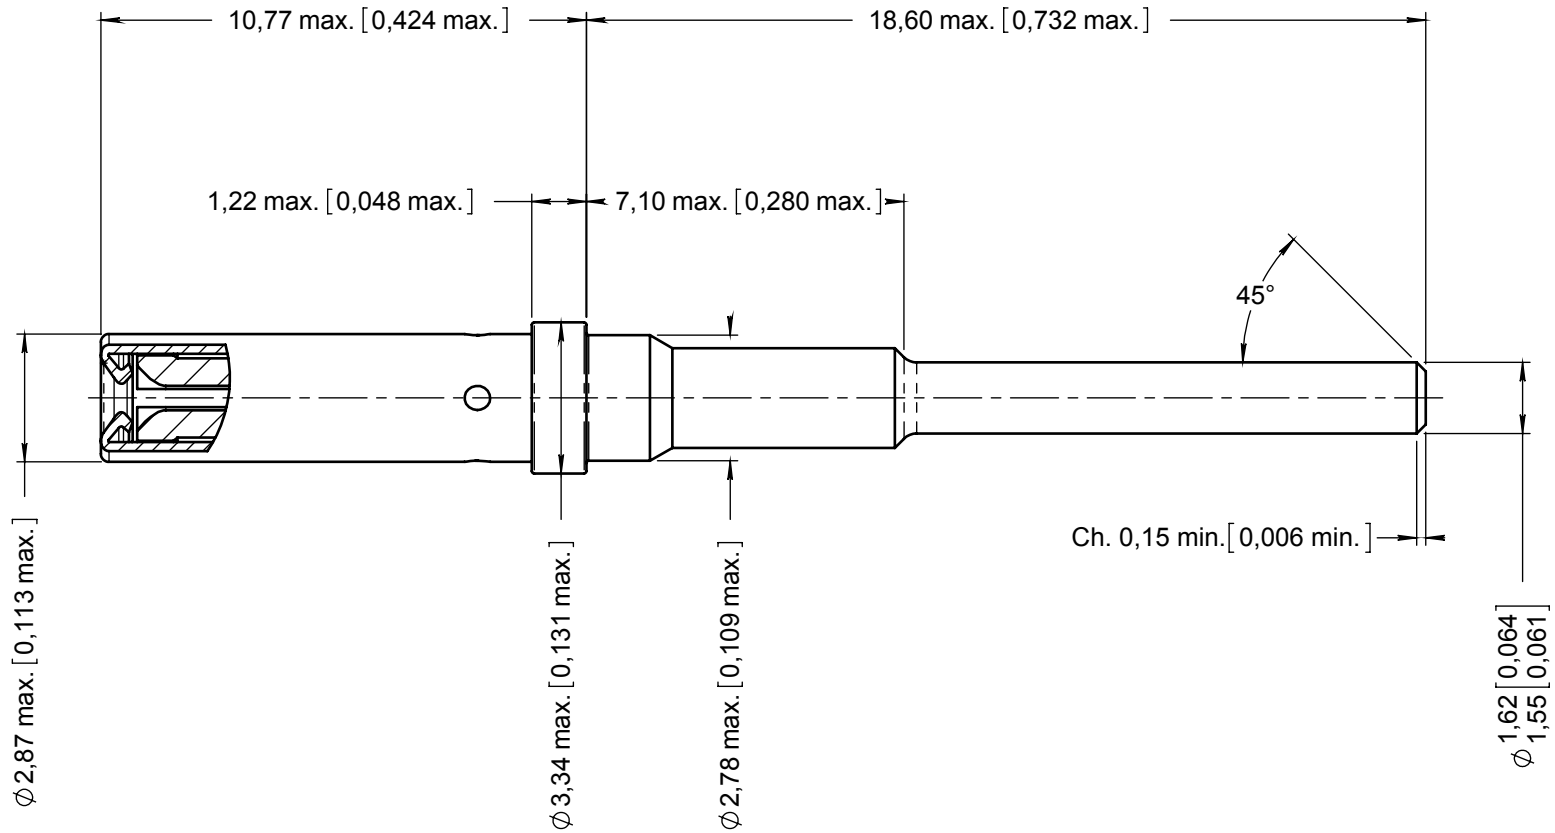

Series  
EPXB

SIZE 16 STRAIGHT PC TAIL SOCKET CONTACT  
EPXB STANDARD LENGTH YC

Issue:  
Sept. 06, 2011

Page  
1/1

**MATERIALS :**

- BODY : BERYLLIUM COPPER ALLOY
- SLEEVE STAINLESS STEEL

**FINISH :**

- BODY : GOLD PER MIL-G-45204 TYPE I OR II GRADE C OR D 50 MICROINCHES THICK OVER NICKEL PLATE PER QQ-N-290

INS/EXT TOOL : M81969/14-03  
RADIALL : 282515

DIMENSIONS : mm (inch are given for information only)

Confidential information not to be disclosed to third parties without Radiall approval. This information is given as an indication. In the continual goal to improve our products, we reserve the right to make any modifications judged necessary.