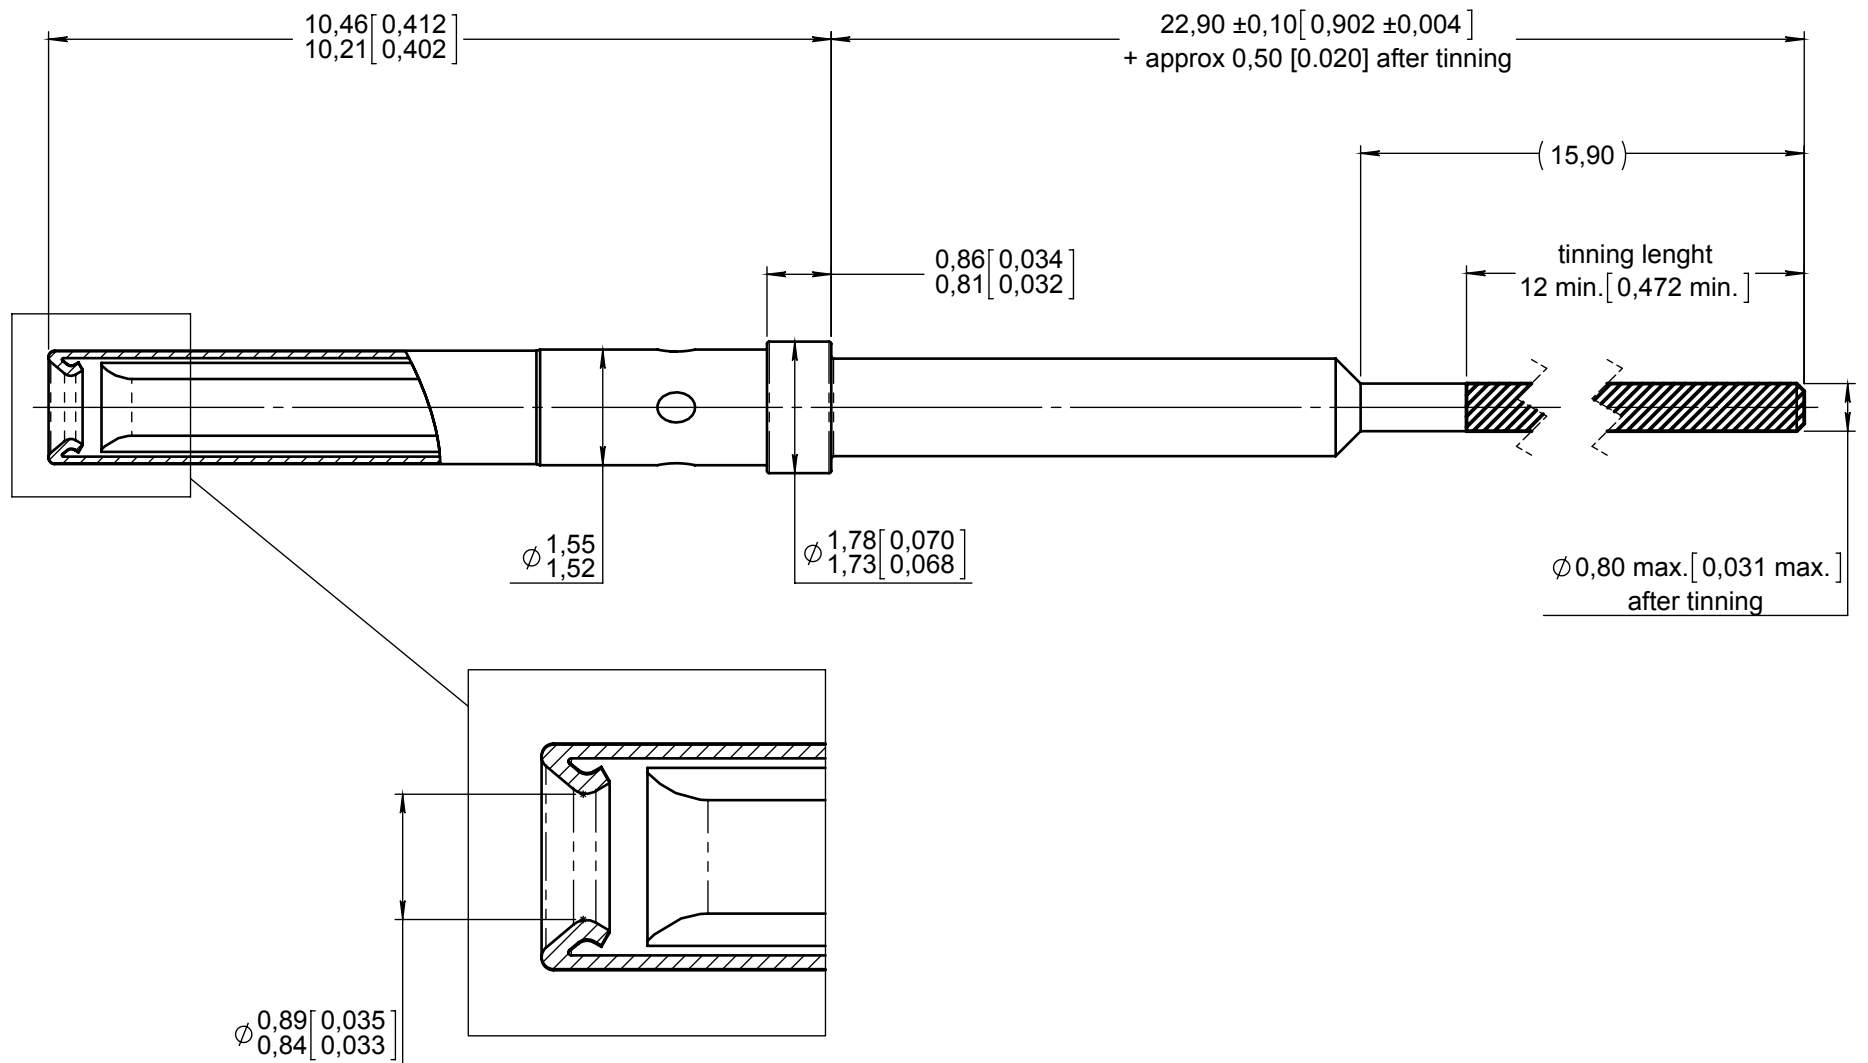

Series
EPXB

SIZE 22 STRAIGHT PC TAIL SOCKET CONTACT LENGHT ZD
617305002 TIN LEADED

Issue:
Oct. 09, 2015

Page
1/1

MATERIAL AND FINISHES :

BODY : Copper alloy ; Gold over Nickel plated
SLEEVE : Stainless steel
PC tail : Tin-leaded (not RoHS)

RADIALL TOOLING RECOMMANDATION

- INSERTION/EXTRACTION TOOL : M81969/1-01 (RADIALL 282 885)

DIMENSIONS : mm (inch are given for information only)

Estimated weight : 0.25 g

CREATION PEN: NOM: MOUTAULT W. DATE: Oct. 09, 2015 APPR.: VIEIRA D.				
	Issue	Revisions	Name	Approved