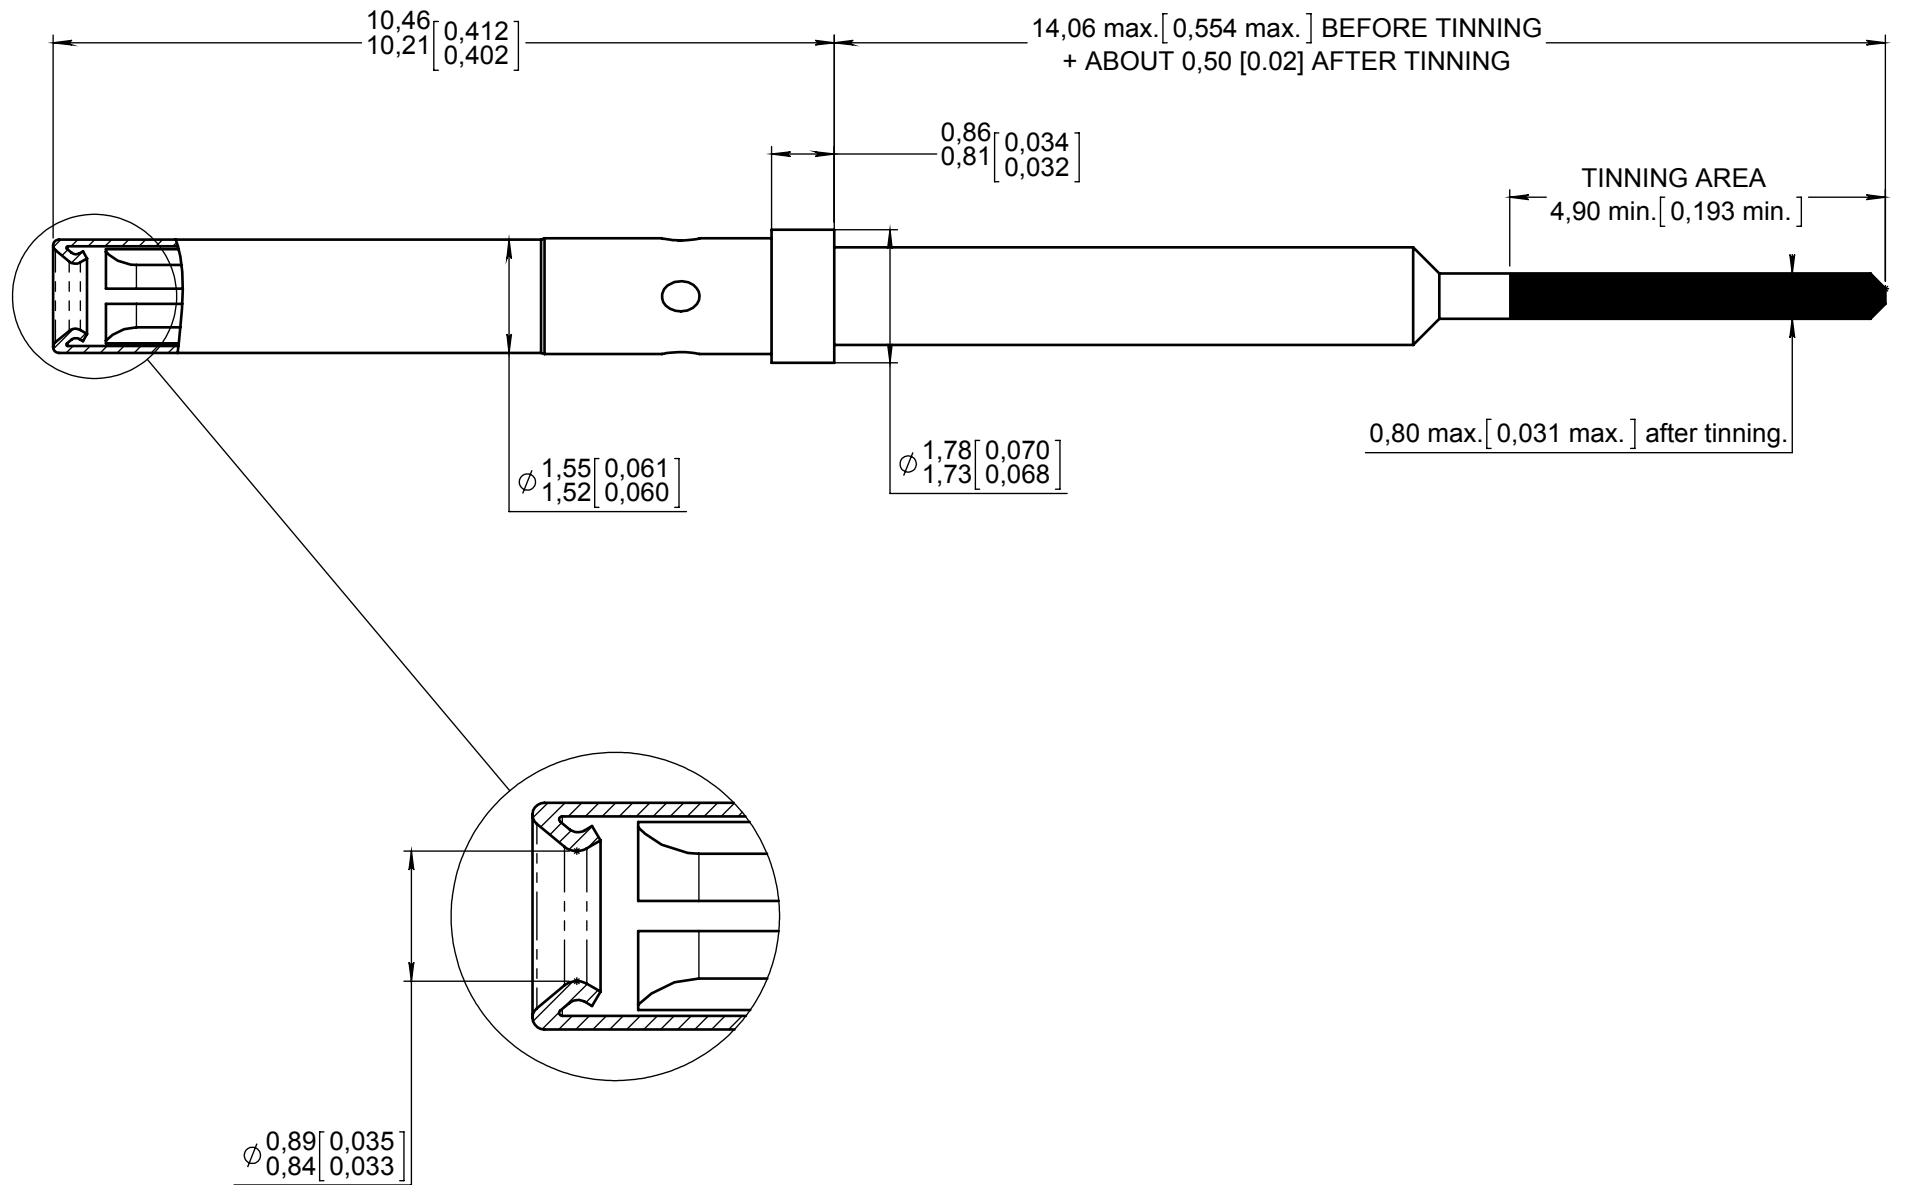

Series
EPXB
SIZE 22 PC TAIL SOCKET CONTACT LENGTH RA
617305 ROHS TIN COATED
Issue:
Nov. 04, 2015
Page
1/1

MATERIALS AND FINISHES:

- BODY : Copper alloy, Gold over Nickel plated
- PC Tail : RoHS tin coated
- SLEEVE : Stainless steel

INS/EXT TOOL : M81969/14-01
RADIALL P/N : 282522
DIMENSIONS : mm (inch are given for information only)

Estimated weight : 0.21 g

CREATION	Issue	Revisions	Name	Approved
PEN:				
NOM: POLINE E.				
DATE: Nov. 04, 2015	/	/	/	/
APPR.: VIEIRA D.				