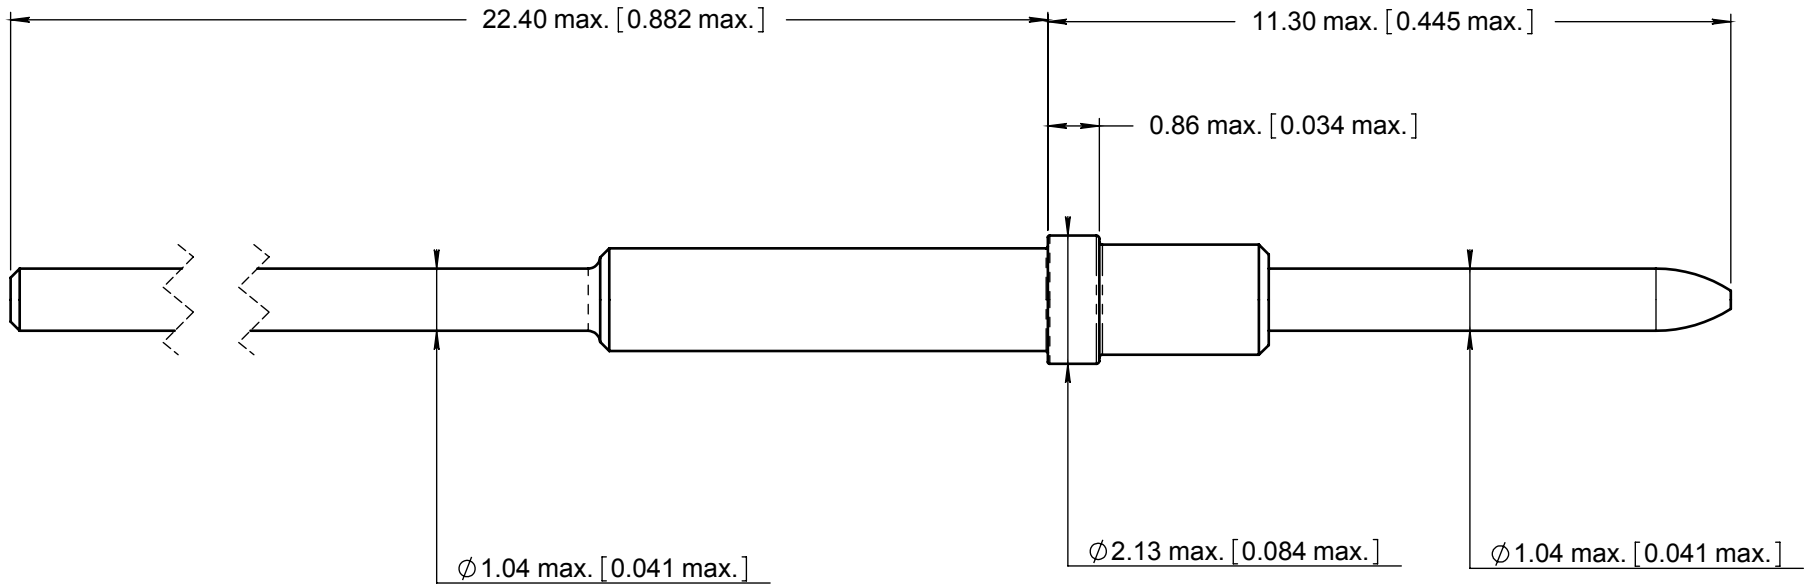

Series
EPXB

SIZE 20 STRAIGHT PC TAIL PIN CONTACT

Issue:
May 06, 2009

Page
1/1

MATERIAL AND FINISHES :
Copper alloy ; Gold over Nickel plated

INS/EXT TOOL : M81969 / 1-02 RADIALL P/N : 282 886

DIMENSIONS : mm (inch are given for information only)