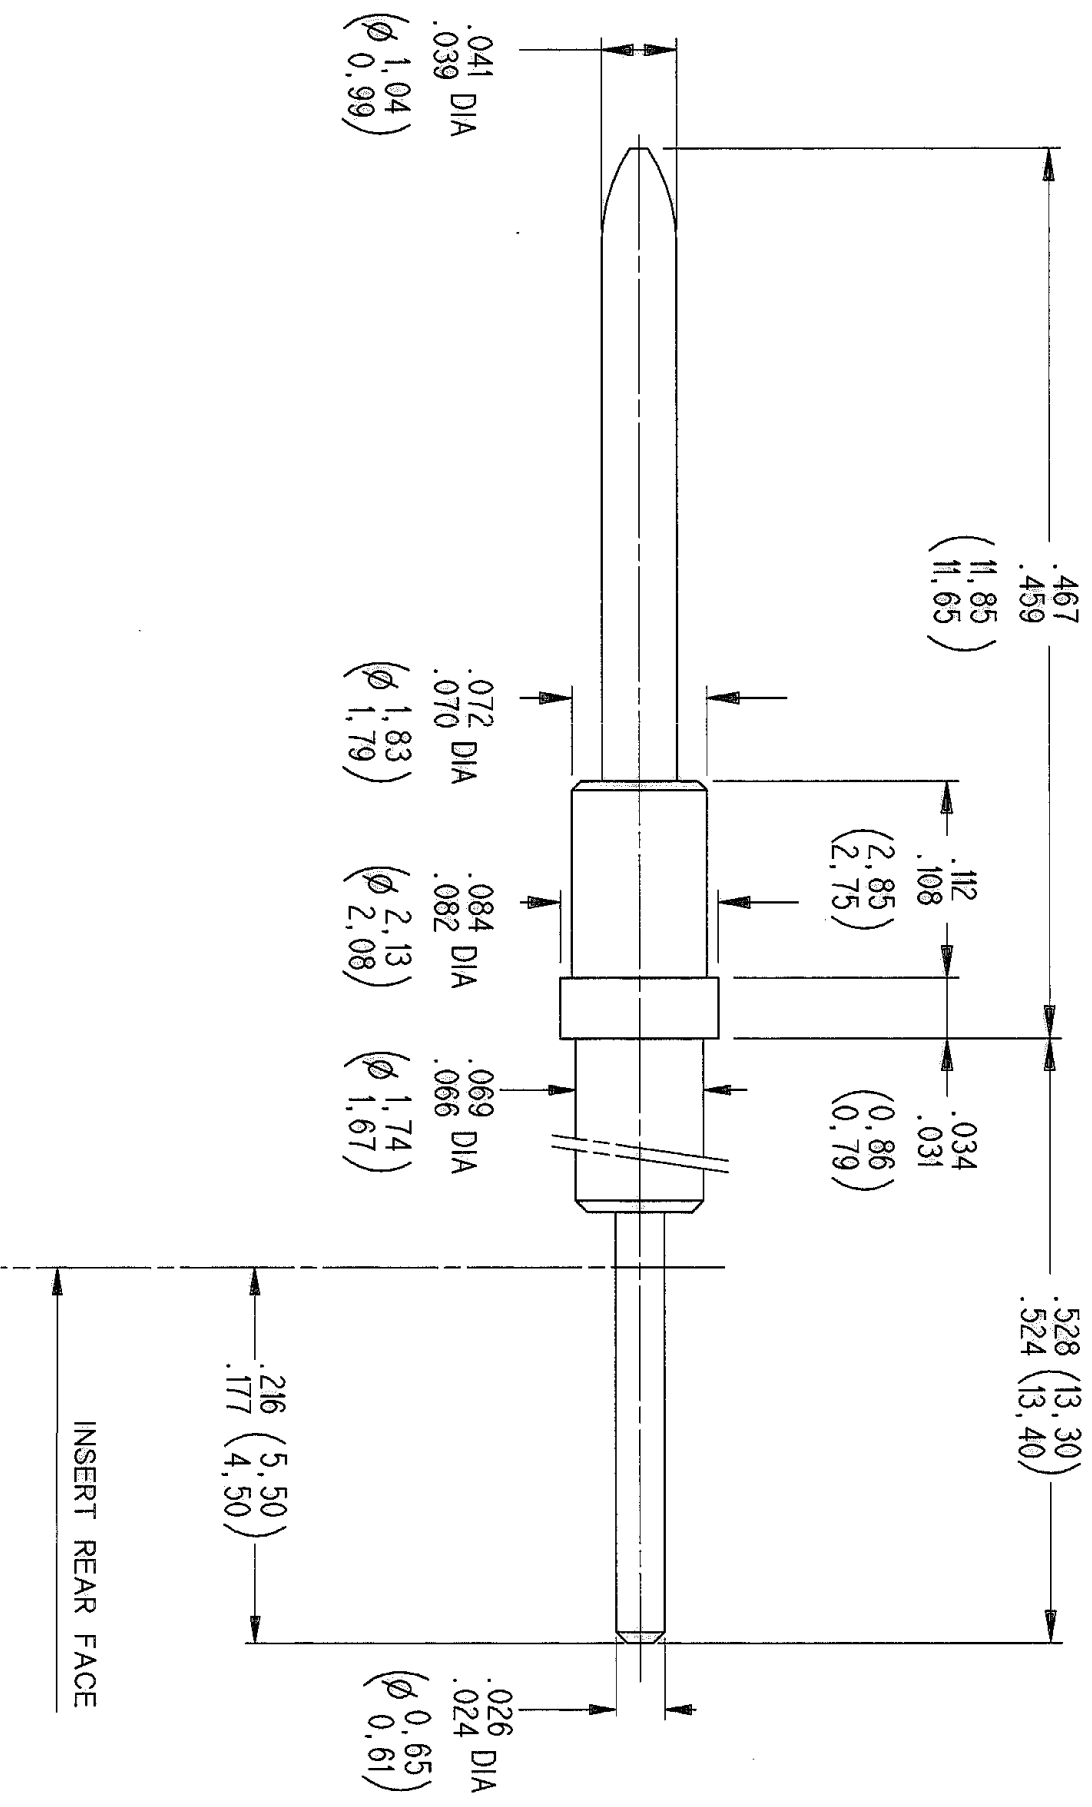

RADIAL[®]
MULTI CONTACT CONNECTORS

TECHNICAL DATA SHEET

617 222 003

Series
EPX

SIZE 20 PC POST PIN CONTACT . REAR RELEASE. REAR REMOVAL.

Issue:
03-04-97

Page
1 / 1

This information is given as an indication. In the continual goal to improve our products, we reserve the right to make any modifications judged necessary.

4112_9311

CREATION

PEN: M970400014B

NOM: BOLTEAU

DATE: 03-04-97

APPR.: K.ZECHENX

Issue	Revisions	Nome	Approved

EPX21002