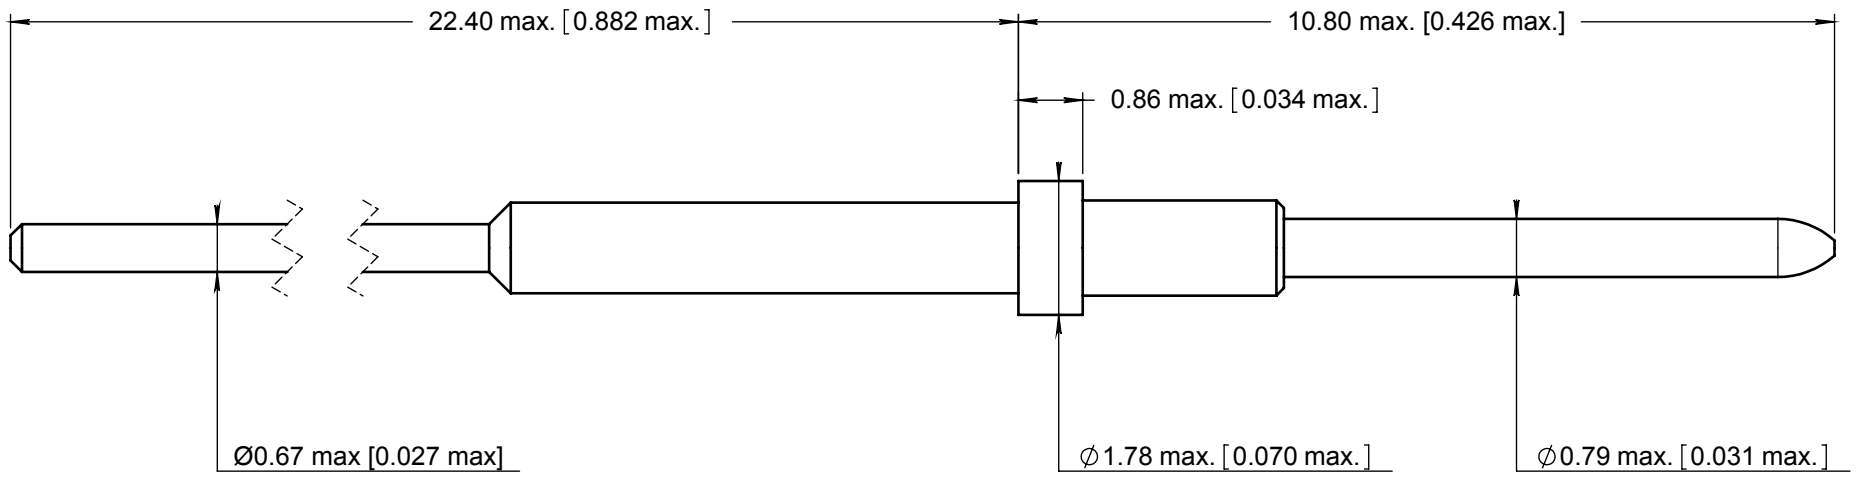

Series
EPXB

SIZE 22 STRAIGHT PC TAIL PIN CONTACT

Issue:
May 06, 2009

Page
1/1

MATERIAL AND FINISHES :
Copper alloy ; Gold over Nickel plated

INS/EXT TOOL : M81969 / 14-01 RADIALL P/N : 282 522

DIMENSIONS : mm (inch are given for information only)