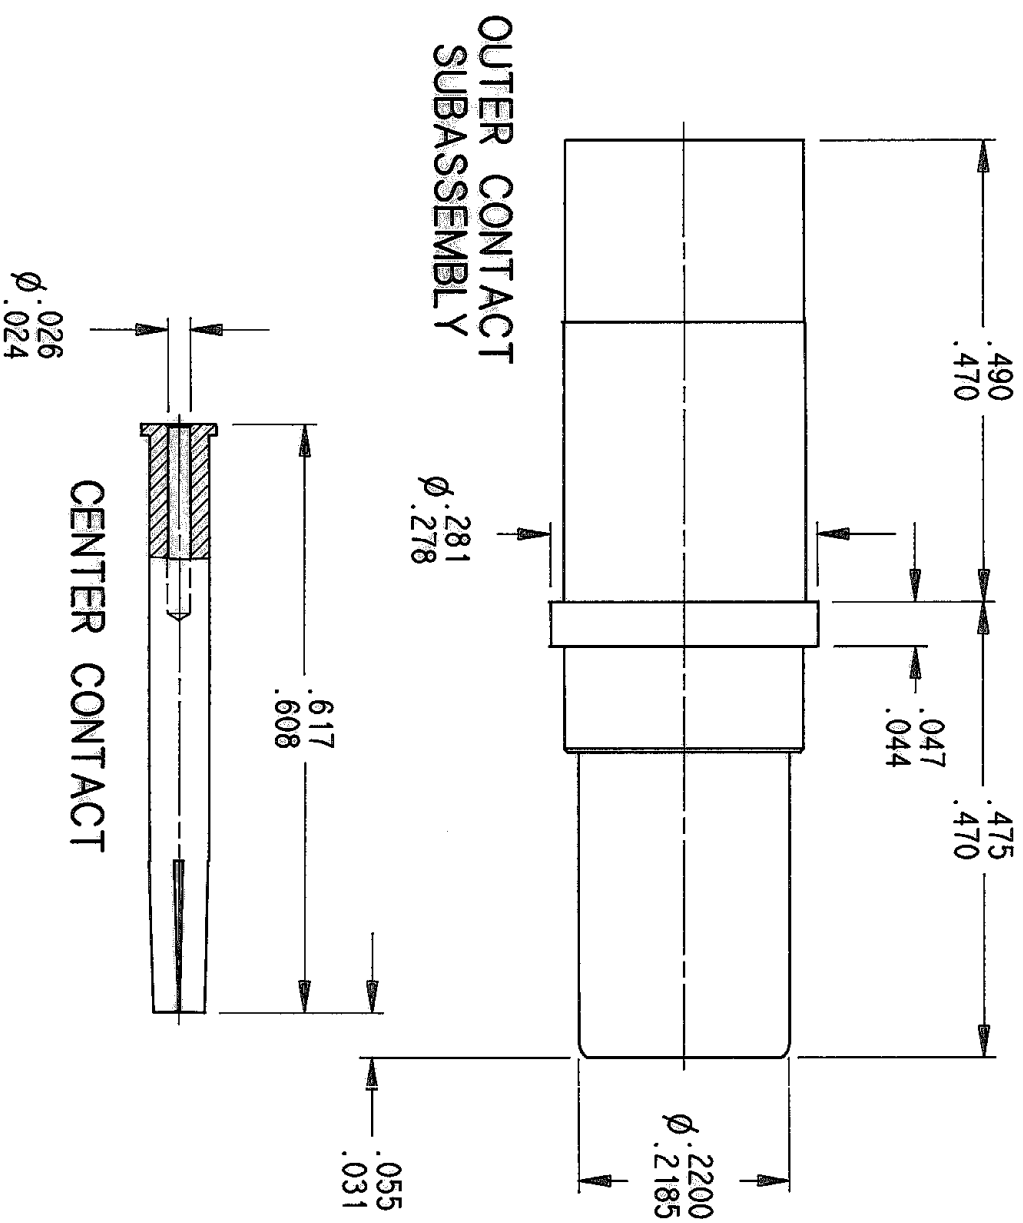

RADIALLE[®]
MULTICONTACT CONNECTORS

TECHNICAL DATA SHEET

617 104

Series
EPX

SIZE 5 COAXIAL CRIMP PIN CONTACT
FOR RG178 CABLE

Issue:
19 DEC. 94

Page
1 / 1

MATERIAL AND FINISH:
 OUTER CONTACT AND CENTER CONTACT: BERYLLIUM COPPER GOLD OVER NICKEL PLATED
 CRIMP BARREL AND CRIMP SLEEVE: COPPER ALLOY GOLD OVER NICKEL PLATED
 DIELECTRIC: PTFE

WIRING INSTRUCTIONS: SEE RP08871

INSERTION/EXTRACTION TOOL: M81969/28-01

CREATION	Issue	Redrawn By CAD	Revisions	Name	Approved
PEN: .					
NOM: L FALETTI					
DATE: 5 NOV. 91					
APPR.: JP MACARI	19.12.94	REDRAWN BY CAD		JP MACARI	