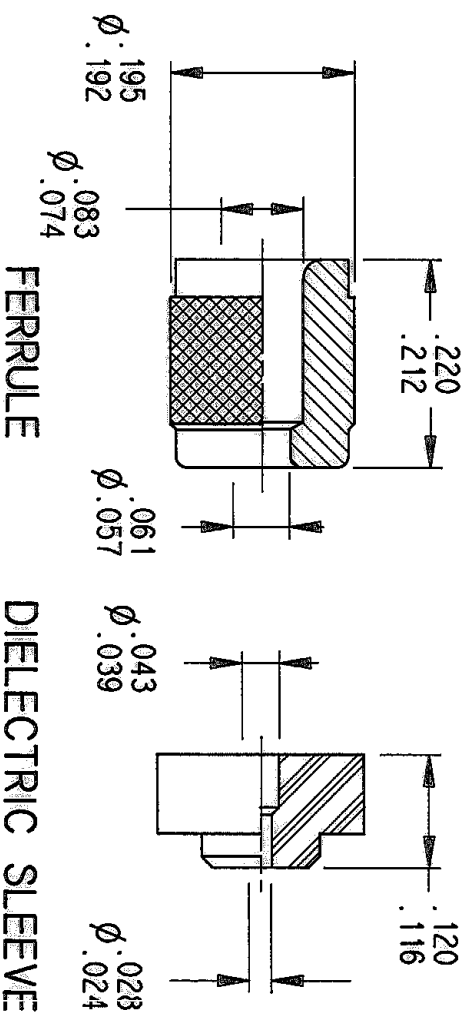

RADIALLE[®]
MULTICONTACT CONNECTORS

TECHNICAL DATA SHEET

617 104

Series
EPX

SIZE 5 COAXIAL CRIMP PIN CONTACT
FOR RG178 CABLE

Issue:
19 DEC. 94

Page
1 / 1

MATERIAL AND FINISH:
 OUTER CONTACT AND CENTER CONTACT: BERYLLIUM COPPER GOLD OVER NICKEL PLATED
 CRIMP BARREL AND CRIMP SLEEVE: COPPER ALLOY GOLD OVER NICKEL PLATED
 DIELECTRIC: PTFE

WIRING INSTRUCTIONS: SEE RP08871

INSERTION/EXTRACTION TOOL: M81969/28-01

CREATION	Issue	Redrawn By CAD	Revisions	Name	Approved
PEN: .					
NOM: L FALETTI					
DATE: 5 NOV. 91					
APPR.: JP MACARI	19.12.94	REDRAWN BY CAD		JP MACARI	