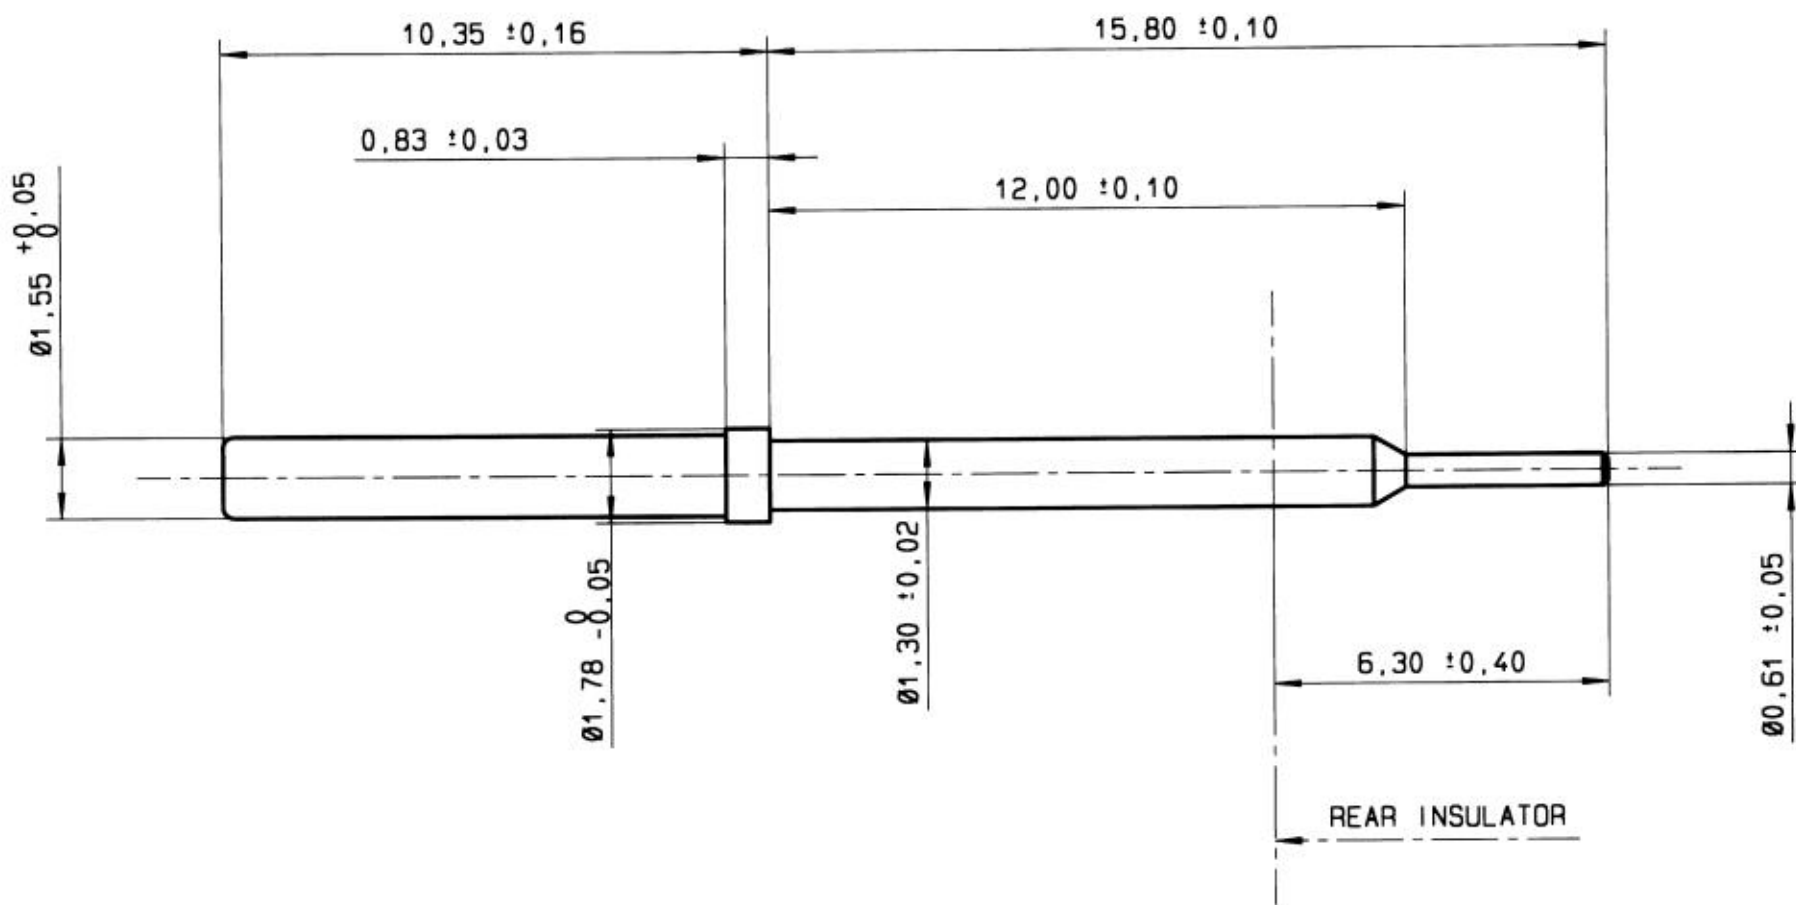

Series  
DSX

SIZE 22 P.C POST SOCKET CONTACT  
REAR REALEASE - REAR REMOVABLE  
/

Issue:  
21 AUGUST 00

Page  
1 / 1

MATERIAL AND FINISH :  
CONTACT : COPPER ALLOY - GOLD OVER NICKEL  
PROTECTIVE SLEEVE : PASSIVATED STAINLESS STEEL

EXTRACTION TOOL : RADIALL P/N 282890

DIMENSIONS IN mm

This information is given as an indication. In the continual goal to improve our products, we reserve the right to make any modifications judged necessary.