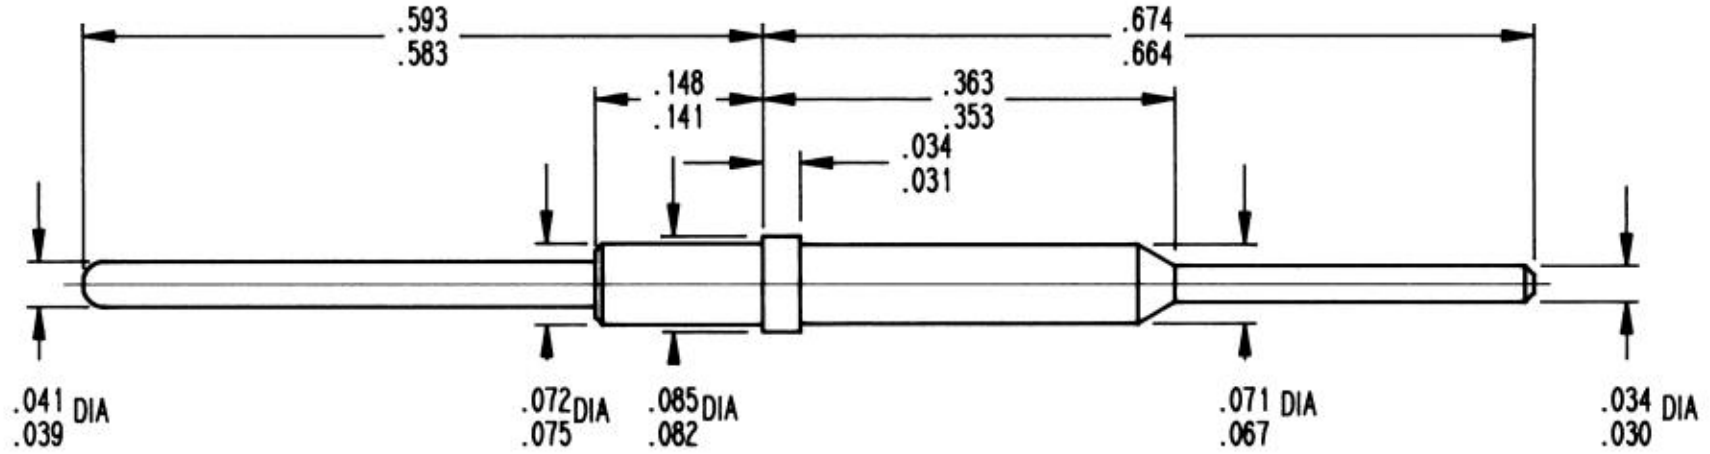

RADIALL[®]
MULTIPIN CONNECTOR

SALES DRAWING

616 216

TITLE : SIZE 20HD PC POST PIN CONTACT
REAR RELEASE, REAR REMOVABLE

Edition : _____ Page 1 / 1
SERIE : DSX
PEN : _____

MATERIAL AND FINISH:
COPPER ALLOY_GOLD OVER NICKEL