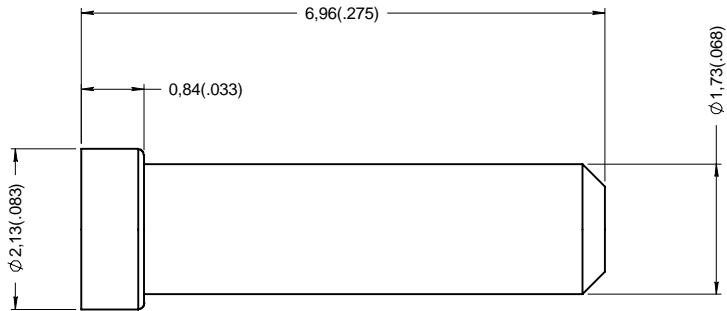

Series  
DSX

SIZE 20HD CAVITY FILLER PLUG  
NON-ENVIRONMENTAL

Issue:  
APRI 05 2005

Page  
1/1

MATERIAL: PTFE

DIMENSIONS : mm (inch) -

4112\_9311 This information is given as an indication in the continual goal to improve our products, we reserve the right to make any modifications judged necessary.

CREATION				
PEN:				
NOM:				
DATE: 1-17-90				
APPR.:	04/05/05	ADDED THE DIRECTION OF ASSEMBLY	MONDOT	GOMBERT
	Issue	Revisions	Name	Approved

610941EN