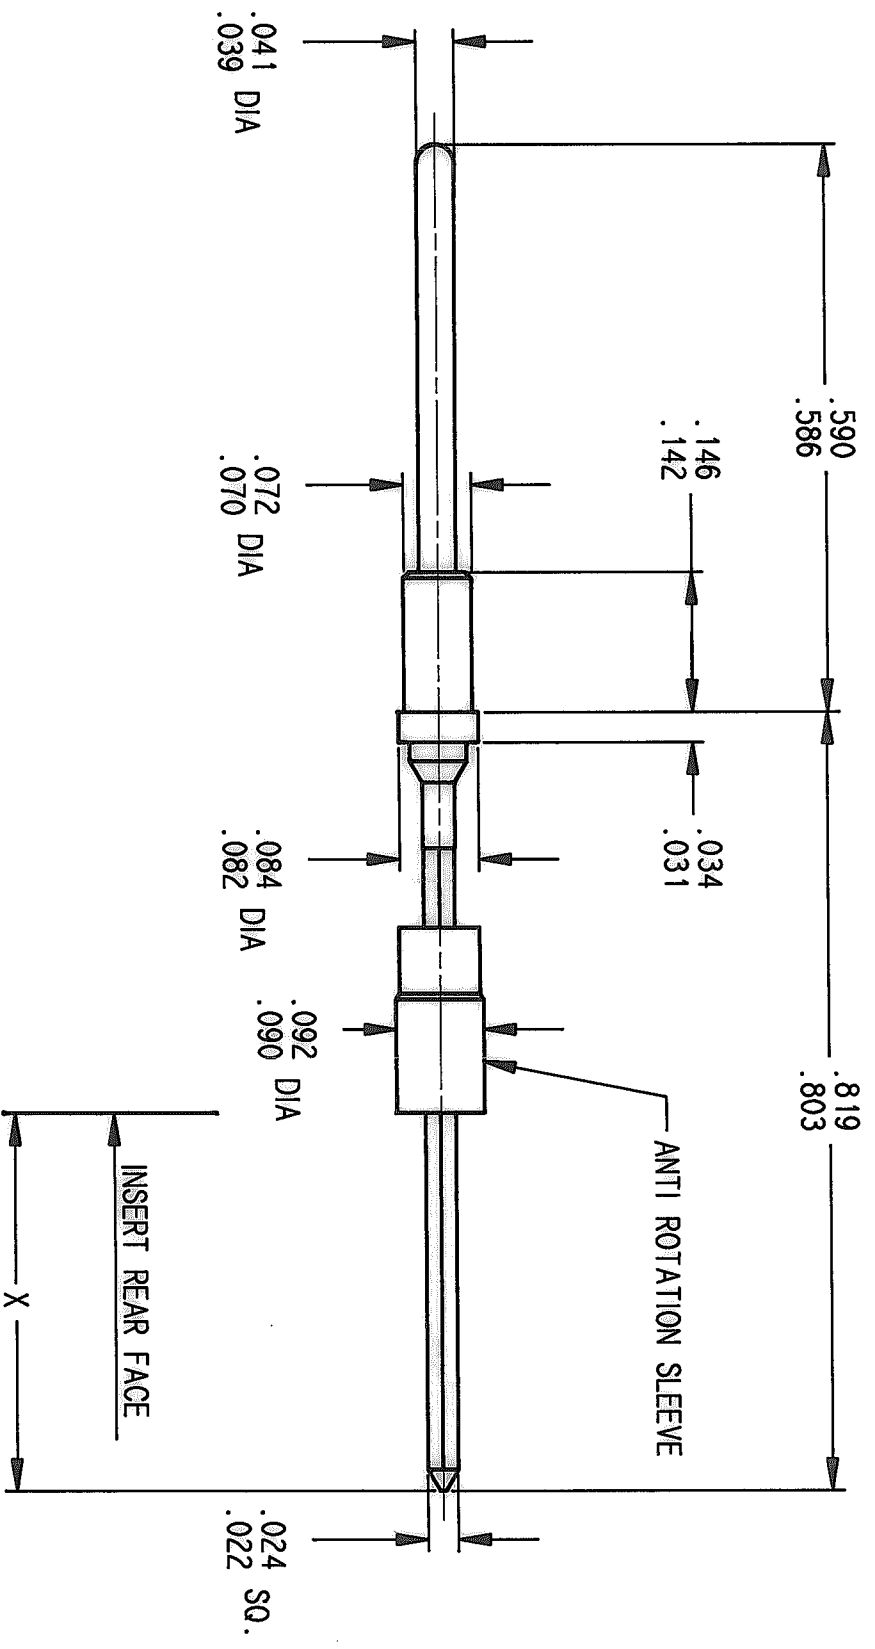

RADIALLE®
MULTIPIN CONNECTOR

SALES DRAWING

610 214

Edition : _____

Page 1 / 1

TITLE :

SIZE 20HD WIRE WRAP POST PIN CONTACT
REAR RELEASE REAR REMOVABLE

SERIE : _____

DSX

PEN : _____

ARINC 404 DSX
3 WIRE WRAP LEVELS

INSERT	X
67	.506 / .466
32C4	.541 / .490

DSX MIL C 81659 B
2 WIRE WRAP LEVELS

INSERT	X
67 32C4 33C4	.431 / .387
40 45 57 32C2 40C1	.445 / .405

MATERIAL AND FINISH:
CONTACT : COPPER ALLOY - GOLD (.00005) OVER NICKEL UNDERPLATE
ANTI ROTATION SLEEVE : PTFE

EXTRACTION TOOL : RADIAL 282 528

THIS DOCUMENT WAS CREATED BY CAD.IT CANNOT BE MODIFIED EXCEPT BY CAD.

IND	MODIFICATIONS		DATE	DRAWN	DATE	CHECKED
DATE: JULY 29 92	DRAWN: L FALETTI					
DATE:	CHECKED:					
<p>This information is given as an indication, in the continual goal to better our products, we reserve the right to bring any modifications judged necessary.</p>						
			<p>101 rue Philibert Hoffmann, Z.I. Quest 93116 ROSNY/BOIS Cedex (France) Tel.: (1) 49 35 35 35 Fax.: (1) 48 54 63 63 Telex: RADIA 235220</p>			