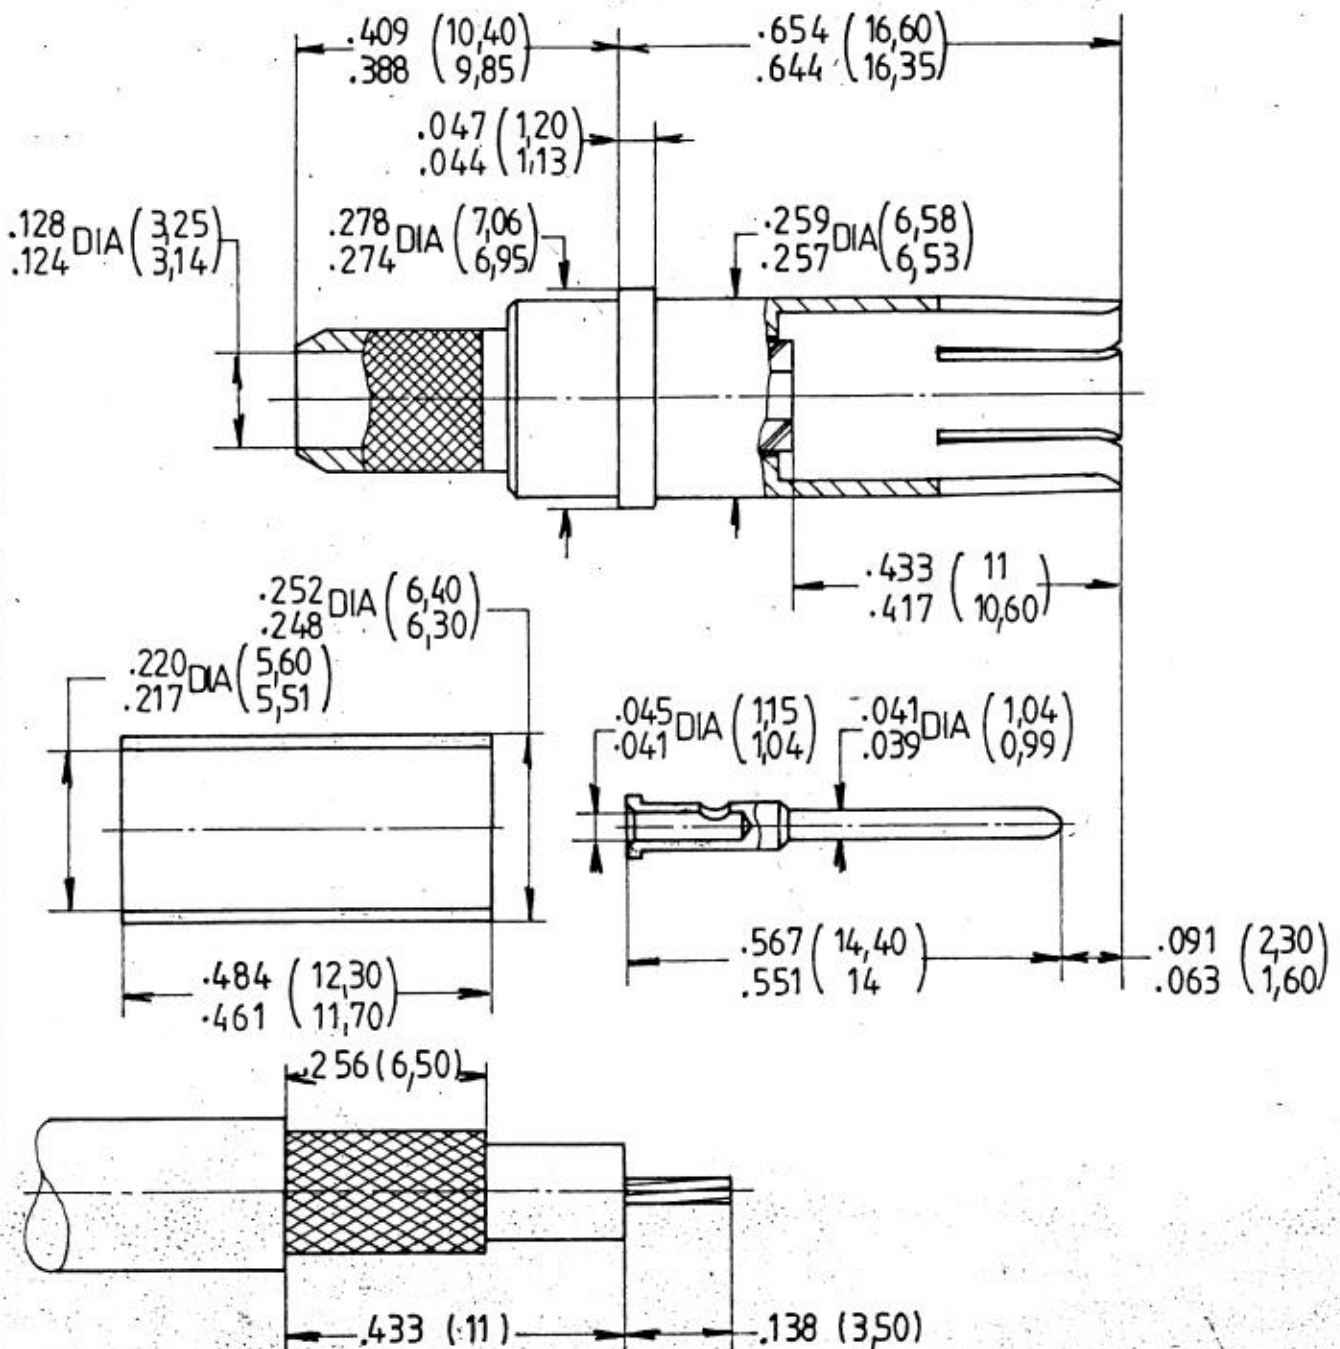

Série
DSX

SIZE 5 AND 7 COAXIAL SOCKET CONTACT
CABLE RG141 USED ON 40C1 32C2 AND C3

610 020 001

MATERIAL OUTER CONTACT: BERYLLIUM COPPER
PIN CONTACT: BRASS
FERRULE: ANNEALED BRASS
FINISH: OUTER AND PIN CONTACT: GOLD OVER NICKEL
FERRULE: NICKEL

INSULATION RESISTANCE: 5000 MΩ
DIELECTRIC WITHSTANDING VOLTAGE:
750 V.RMS AT SEA LEVEL
VSW.R: 1.30 : 1
FREQUENCY RANGE: 0 TO 1000 MHz
IMPEDANCE: 50 Ω

TOOLING CRIMPING TOOL: M22520/5.01
DIE: M22520/5.05
EXTRACTION TOOL: M81969/28.01