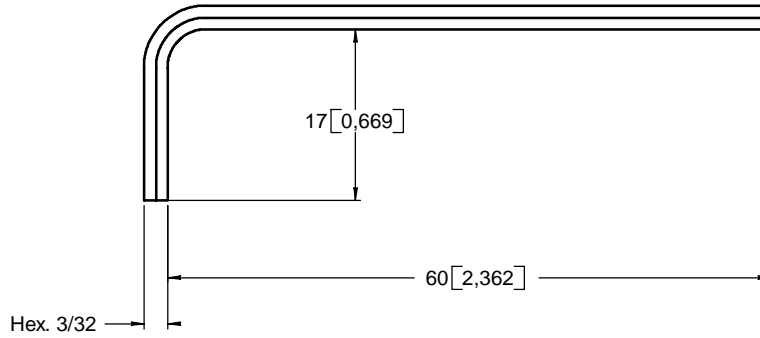

Series
EPXB
EPXA

Allen wrench locking system
For size 1 connectors.
(ISO 2936).

Issue:
April 4, 2003

Page
1/1

Material: burnished steel.

This information is given as an indication, in the continual goal to improve our products, we reserve the right to make any modifications judged necessary.

DIMENSIONS : mm (Inch) -

CREATION				
PEN: M000400022A				
NOM: L.Garcia				
DATE: April 4, 03				
APPR.: C.Lahoreau				
Issue	Revisions	Name	Approved	