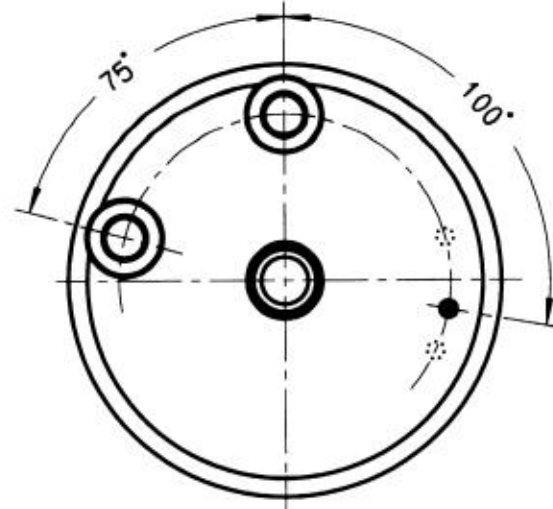

Series  
DSX  
MPX

POSITIONER FOR DSX SIZE 15 AND MPX SIZE 16 COAXIAL CONTACTS

Issue:  
13 FEB 2001

Page  
1 / 1

TO BE USED WITH RADIALL 282292 (M22520/4-01) CRIMPING TOOL

NAME DATA PLATE

USE WITH M22520/4-01 BASIC TOOL

PART N°	BODY COLOR	CONTACTS ACCOMODATED
EN 4008-017	BLUE	EN 3155-028 EN 3155-029

This information is given as an indication. In the continual goal to improve our products, we reserve the right to make any modifications judged necessary.