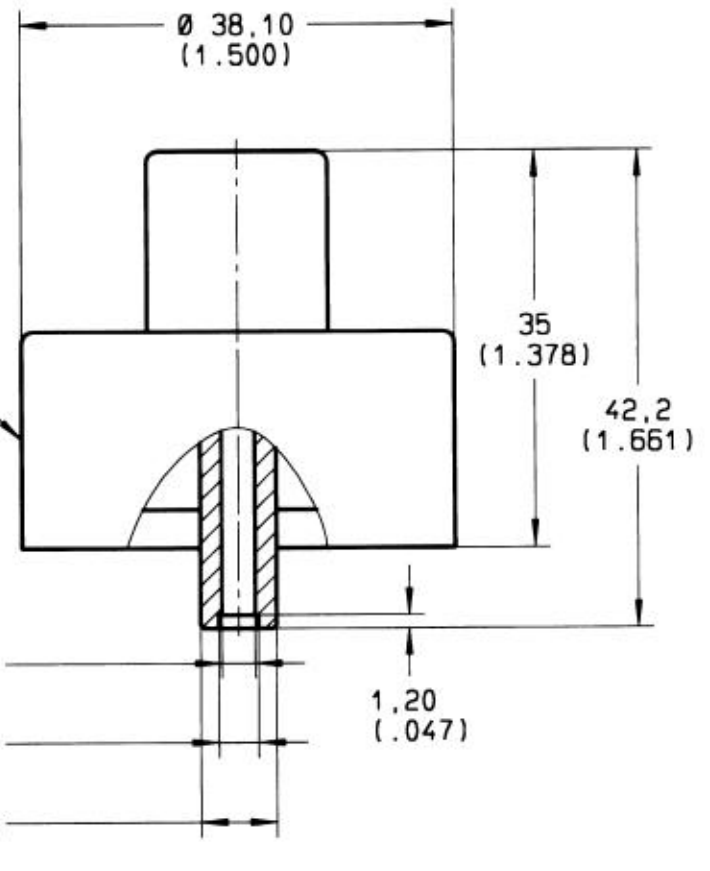

Series  
DSX  
MPX

POSITIONER FOR DSX SIZE 15 AND MPX SIZE 16 COAXIAL CONTACTS

Issue:  
13 FEB 2001

Page  
1 / 1

TO BE USED WITH RADIALL 282292 (M22520/4-01) CRIMPING TOOL

NAME DATA PLATE

USE WITH M22520/4-01 BASIC TOOL

PART N°	BODY COLOR	CONTACTS ACCOMODATED
EN 4008-017	BLUE	EN 3155-028 EN 3155-029

This information is given as an indication. In the continual goal to improve our products, we reserve the right to make any modifications judged necessary.