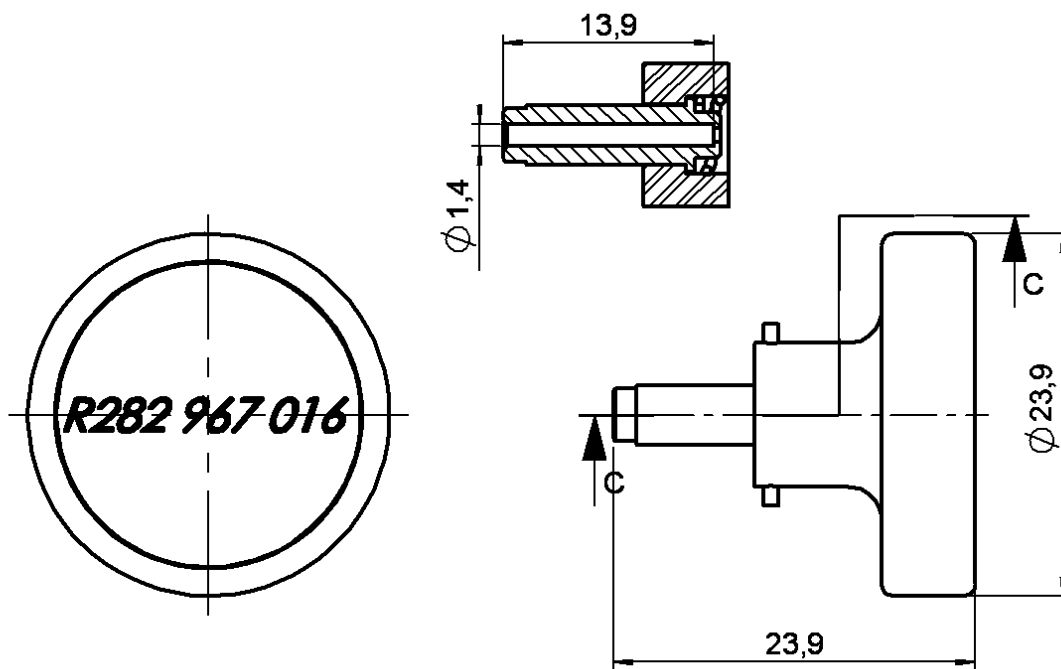

POSITIONER FOR CRIMPING TOOL

R282.967.016

R282.281.000

Series : **OUT**

Issue : 0441 A

In the effort to improve our products, we reserve the right to make changes judged to be necessary.