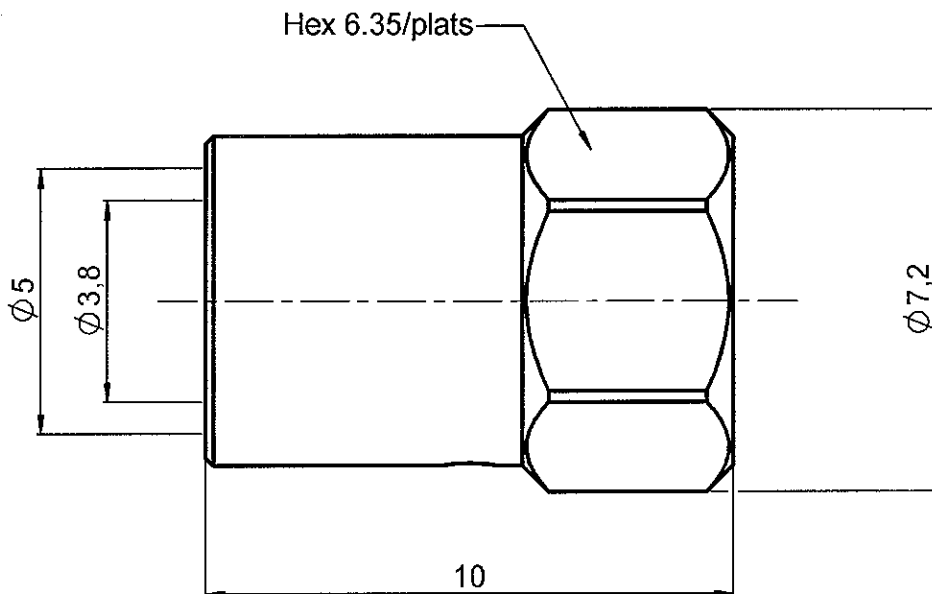

SOLDERING POSITIONER
FOR SMA 2.9 - CABLE .141 MP

R282.744.192

Series : **OUT**

Issue : 0520 A

In the effort to improve our products, we reserve the right to make changes judged to be necessary.

PROHIBITIONARY