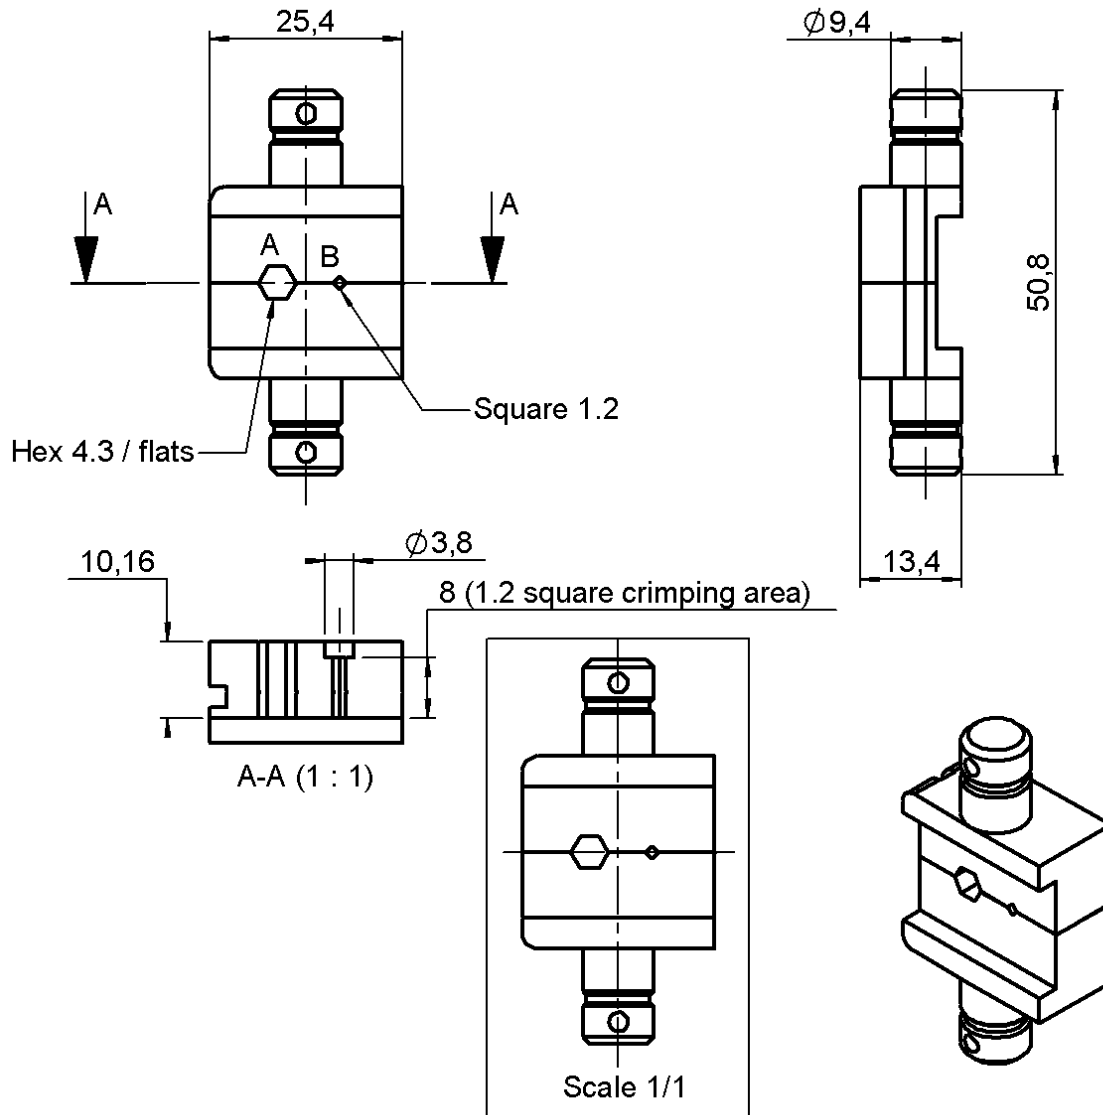

**CRIMPING DIES**  
**HEX. 4.3 / SQUARE 1.2**

**R282.235.911**

Series : **OUT**

**TO BE USED WITH CRIMPING TOOL :  
R282.293.000 (M 22520 / 5-01)**

**Issue : 0311 A**

In the effort to improve our products, we reserve the right to make changes judged to be necessary.