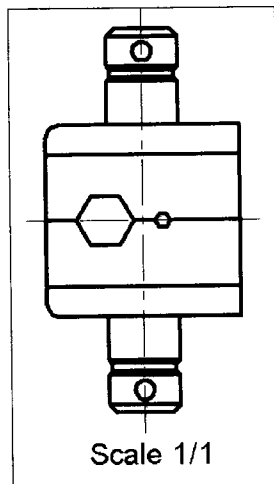

CRIMPING DIES

R282.235.013

HEX 6.48-1.73 (M22520/5-13)

Series : **OUT**

Scale 1/1

TO BE USED WITH CRIMPING TOOL :
R282.293.000 (M 22520 / 5-01)

Issue : 0043 A

In the effort to improve our products, we reserve the right to make changes judged to be necessary.