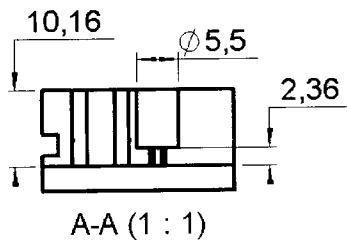

CRIMPING DIES

R282.235.013

HEX 6.48-1.73 (M22520/5-13)

Series : **OUT**

Scale 1/1

TO BE USED WITH CRIMPING TOOL :
R282.293.000 (M 22520 / 5-01)

Issue : 0043 A

In the effort to improve our products, we reserve the right to make changes judged to be necessary.