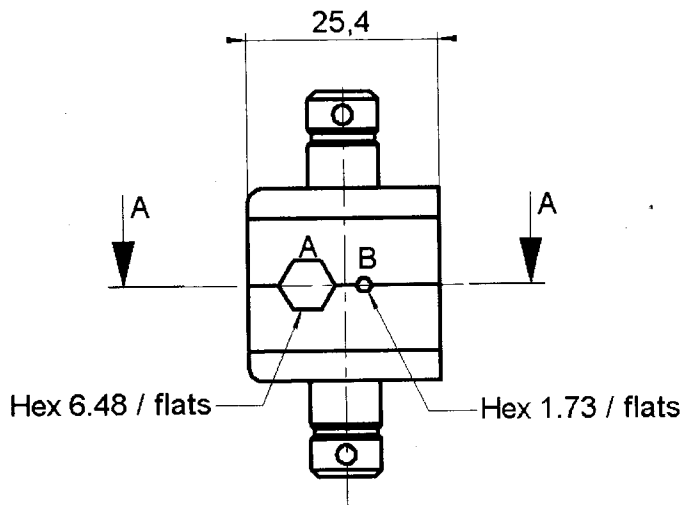

CRIMPING DIES

R282.235.013

HEX 6.48-1.73 (M22520/5-13)

Series : **OUT**

Scale 1/1

TO BE USED WITH CRIMPING TOOL :
R282.293.000 (M 22520 / 5-01)

Issue : 0043 A

In the effort to improve our products, we reserve the right to make changes judged to be necessary.